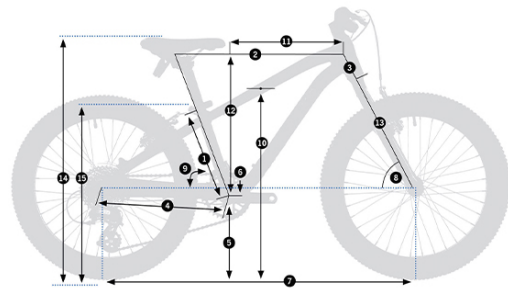

MX 20 TEAM.

AVAILABLE IN THESE COLORS:

INDIGO BLUE (MATT) -
BRIGHT RED (GLOSS)

LIME GREEN-WATERMELON
RED (GLOSS)

PURPLE (MATT) - MINT
(GLOSS)

SPECIFICATIONS AND OPTIONS

FRAME	Orbea MX 20 6061 Aluminum 2021, 135x9 QR, V-Brake + IS Disc Mount, 27,2 Seat Post, Internal Cable Routing, Central kickstand compatible, removable hanger, Fender and Carrier ready.
CRANKSET	Extra light 32t, 127mm, w/Chainguard
HEADSET	VP-Z104PD 1-1/8" Semi-Cartridge
HANDLEBAR	Orbea Alu integrated cockpit 540mm
SHIFTERS	Shimano SL-M315
BRAKE LEVERS	Junior V brake lever, alloy body and alloy lever, with reach adjustment
BRAKES	Junior alloy V-brake
CASSETTE	Sun Race CSM66 11-34t 8-Speed
REAR DERAILLEUR	Shimano Altus M310
CHAIN	KMC X8
WHEELS	Orbea Alloy 20"
TYRES	Kenda Booster K1277 20x2.20" 30TPI
PEDALS	VP-229 Black with reflectors
SEATPOST	Digit Alloy 27.2x250mm Offset 0
SADDLE	DDK D2005 237x141mm
MUDGUARD	Orbea Custom narrow fork
CHAINGUIDE	Orbea OC chainguide

GEOMETRY

SIZE	12	16	20	24
1 - SEAT_TUBE	130	205	257	300
2 - TOP_TUBE	315	386	450	515
3 - HEAD_TUBE	80	90	100	100
4 - CHAIN_STAY	230	295	345	390
5 - BB_HEIGHT	-	185	236	285
6 - BB_DROP	-	15	18	30
7 - WHEELBASE	561	734	863	975
8 - HEAD_ANGLE	70	68	69	69
9 - SEAT_ANGLE	70	73	73	73
10 - STANDOVER	-	379	491	590
11 - REACH	-	286	320	361
12 - STACK	-	328	424	502
13 - FORK_LENGTH	220	254	347	418
14 - MAX_SEATPOST_HEIGHT	430	603	720	812
15 - MIN_SEATPOST_HEIGHT	365	512	585	664
16 - OFFSET	15	25	40	40

ERGONOMICS

SIZE	CRANK	HANDLEBAR
20	127	540

* The handlebar size is centre-centre